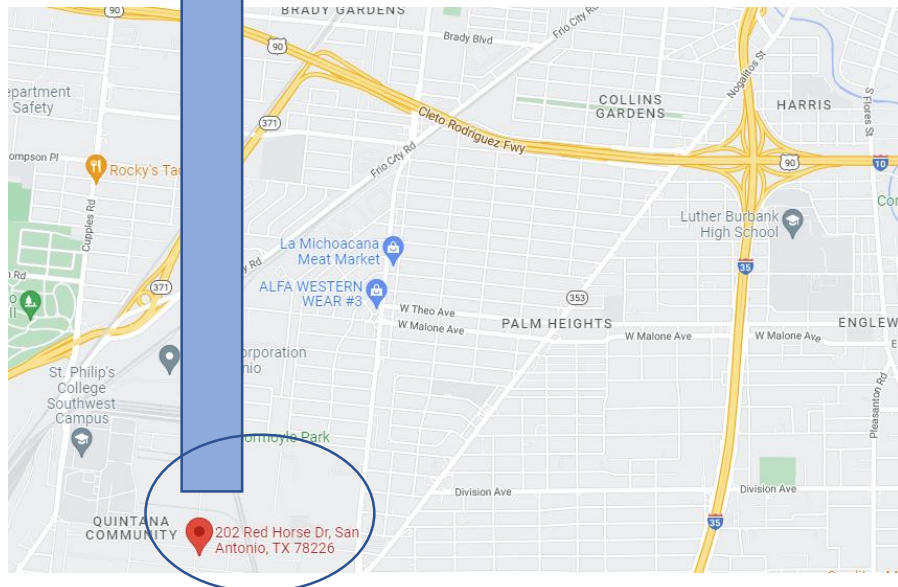

Port San Antonio – Auction Site Access : Site #1

202 Red Horse Drive, San Antonio, TX 78226

Enter gate at 202 Red Horse Drive, turn left. Auction site is in the parking lot to the northeast, as shown.