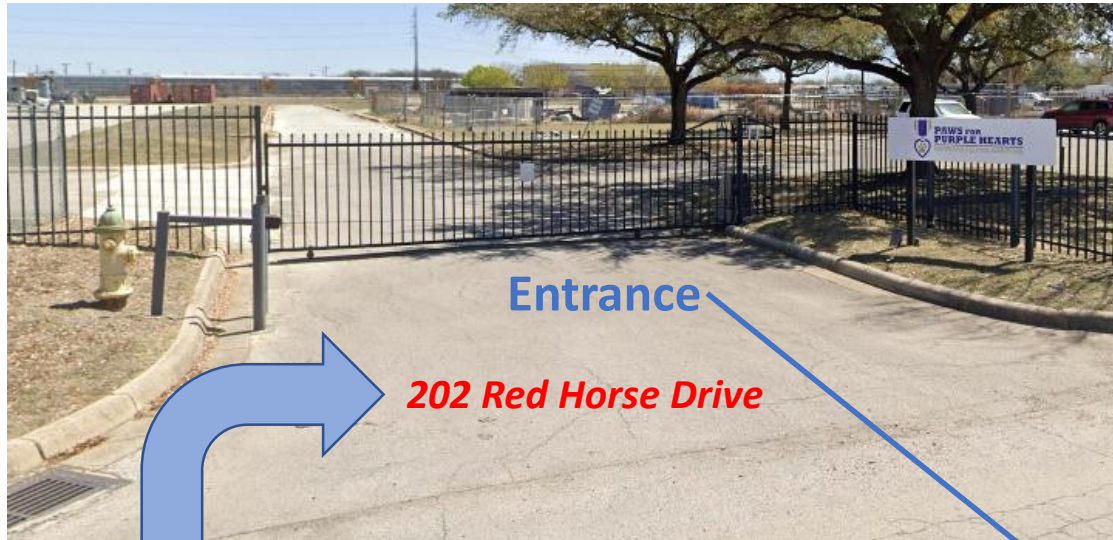

Port San Antonio – Auction Site Access : Site #1

202 Red Horse Drive, San Antonio, TX 78226

Enter gate at 202 Red Horse Drive, turn left. Auction site is in the parking lot to the northeast, as shown.